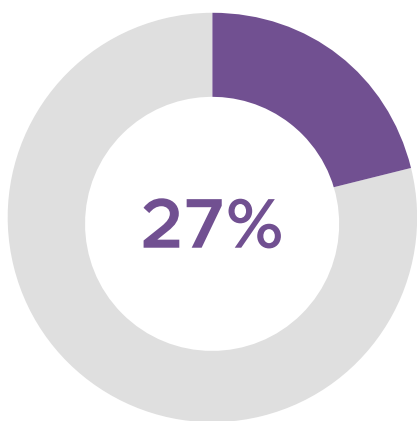

How Cybersecurity Breaches Affect the Work-Life Balance of IT Workers:

Employees ended up working overnight due to a breach

Employees suffered from additional stressors

Employees cancelled vacations

Employees feel it impacted their personal relationships