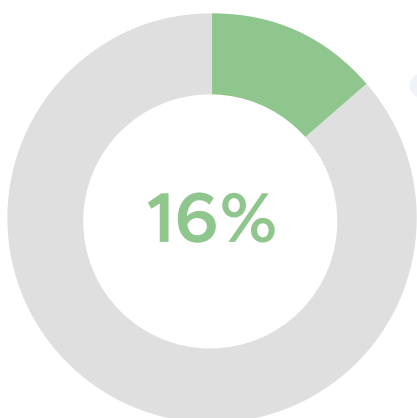

How Cybersecurity Breaches Affect the Work-Life Balance of IT Workers:

Employees ended up working overnight due to a breach

Employees suffered from additional stressors

Employees cancelled vacations

Employees feel it impacted their personal relationships