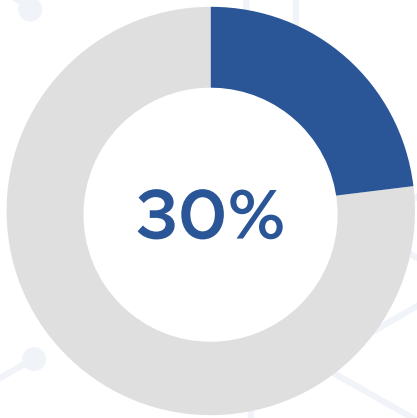

How Cybersecurity Breaches Affect the Work-Life Balance of IT Workers:

Employees ended up working overnight due to a breach

Employees suffered from additional stressors

Employees cancelled vacations

Employees feel it impacted their personal relationships