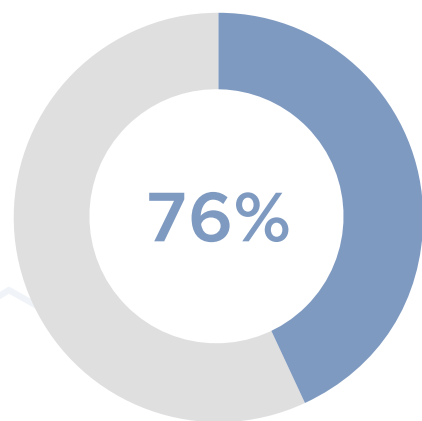

How Cybersecurity Breaches Affect the Work-Life Balance of IT Workers:

Employees ended up working overnight due to a breach

Employees suffered from additional stressors

Employees cancelled vacations

Employees feel it impacted their personal relationships