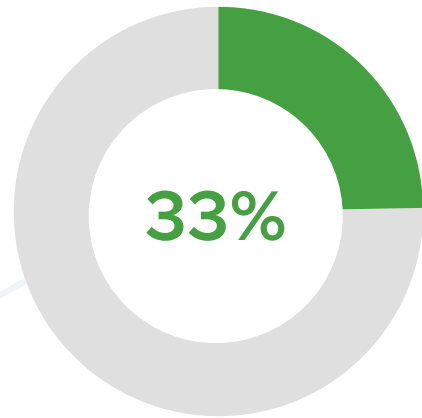

How Cybersecurity Breaches Affect the Work-Life Balance of IT Workers:

Employees ended up working overnight due to a breach

Employees suffered from additional stressors

Employees cancelled vacations

Employees feel it impacted their personal relationships